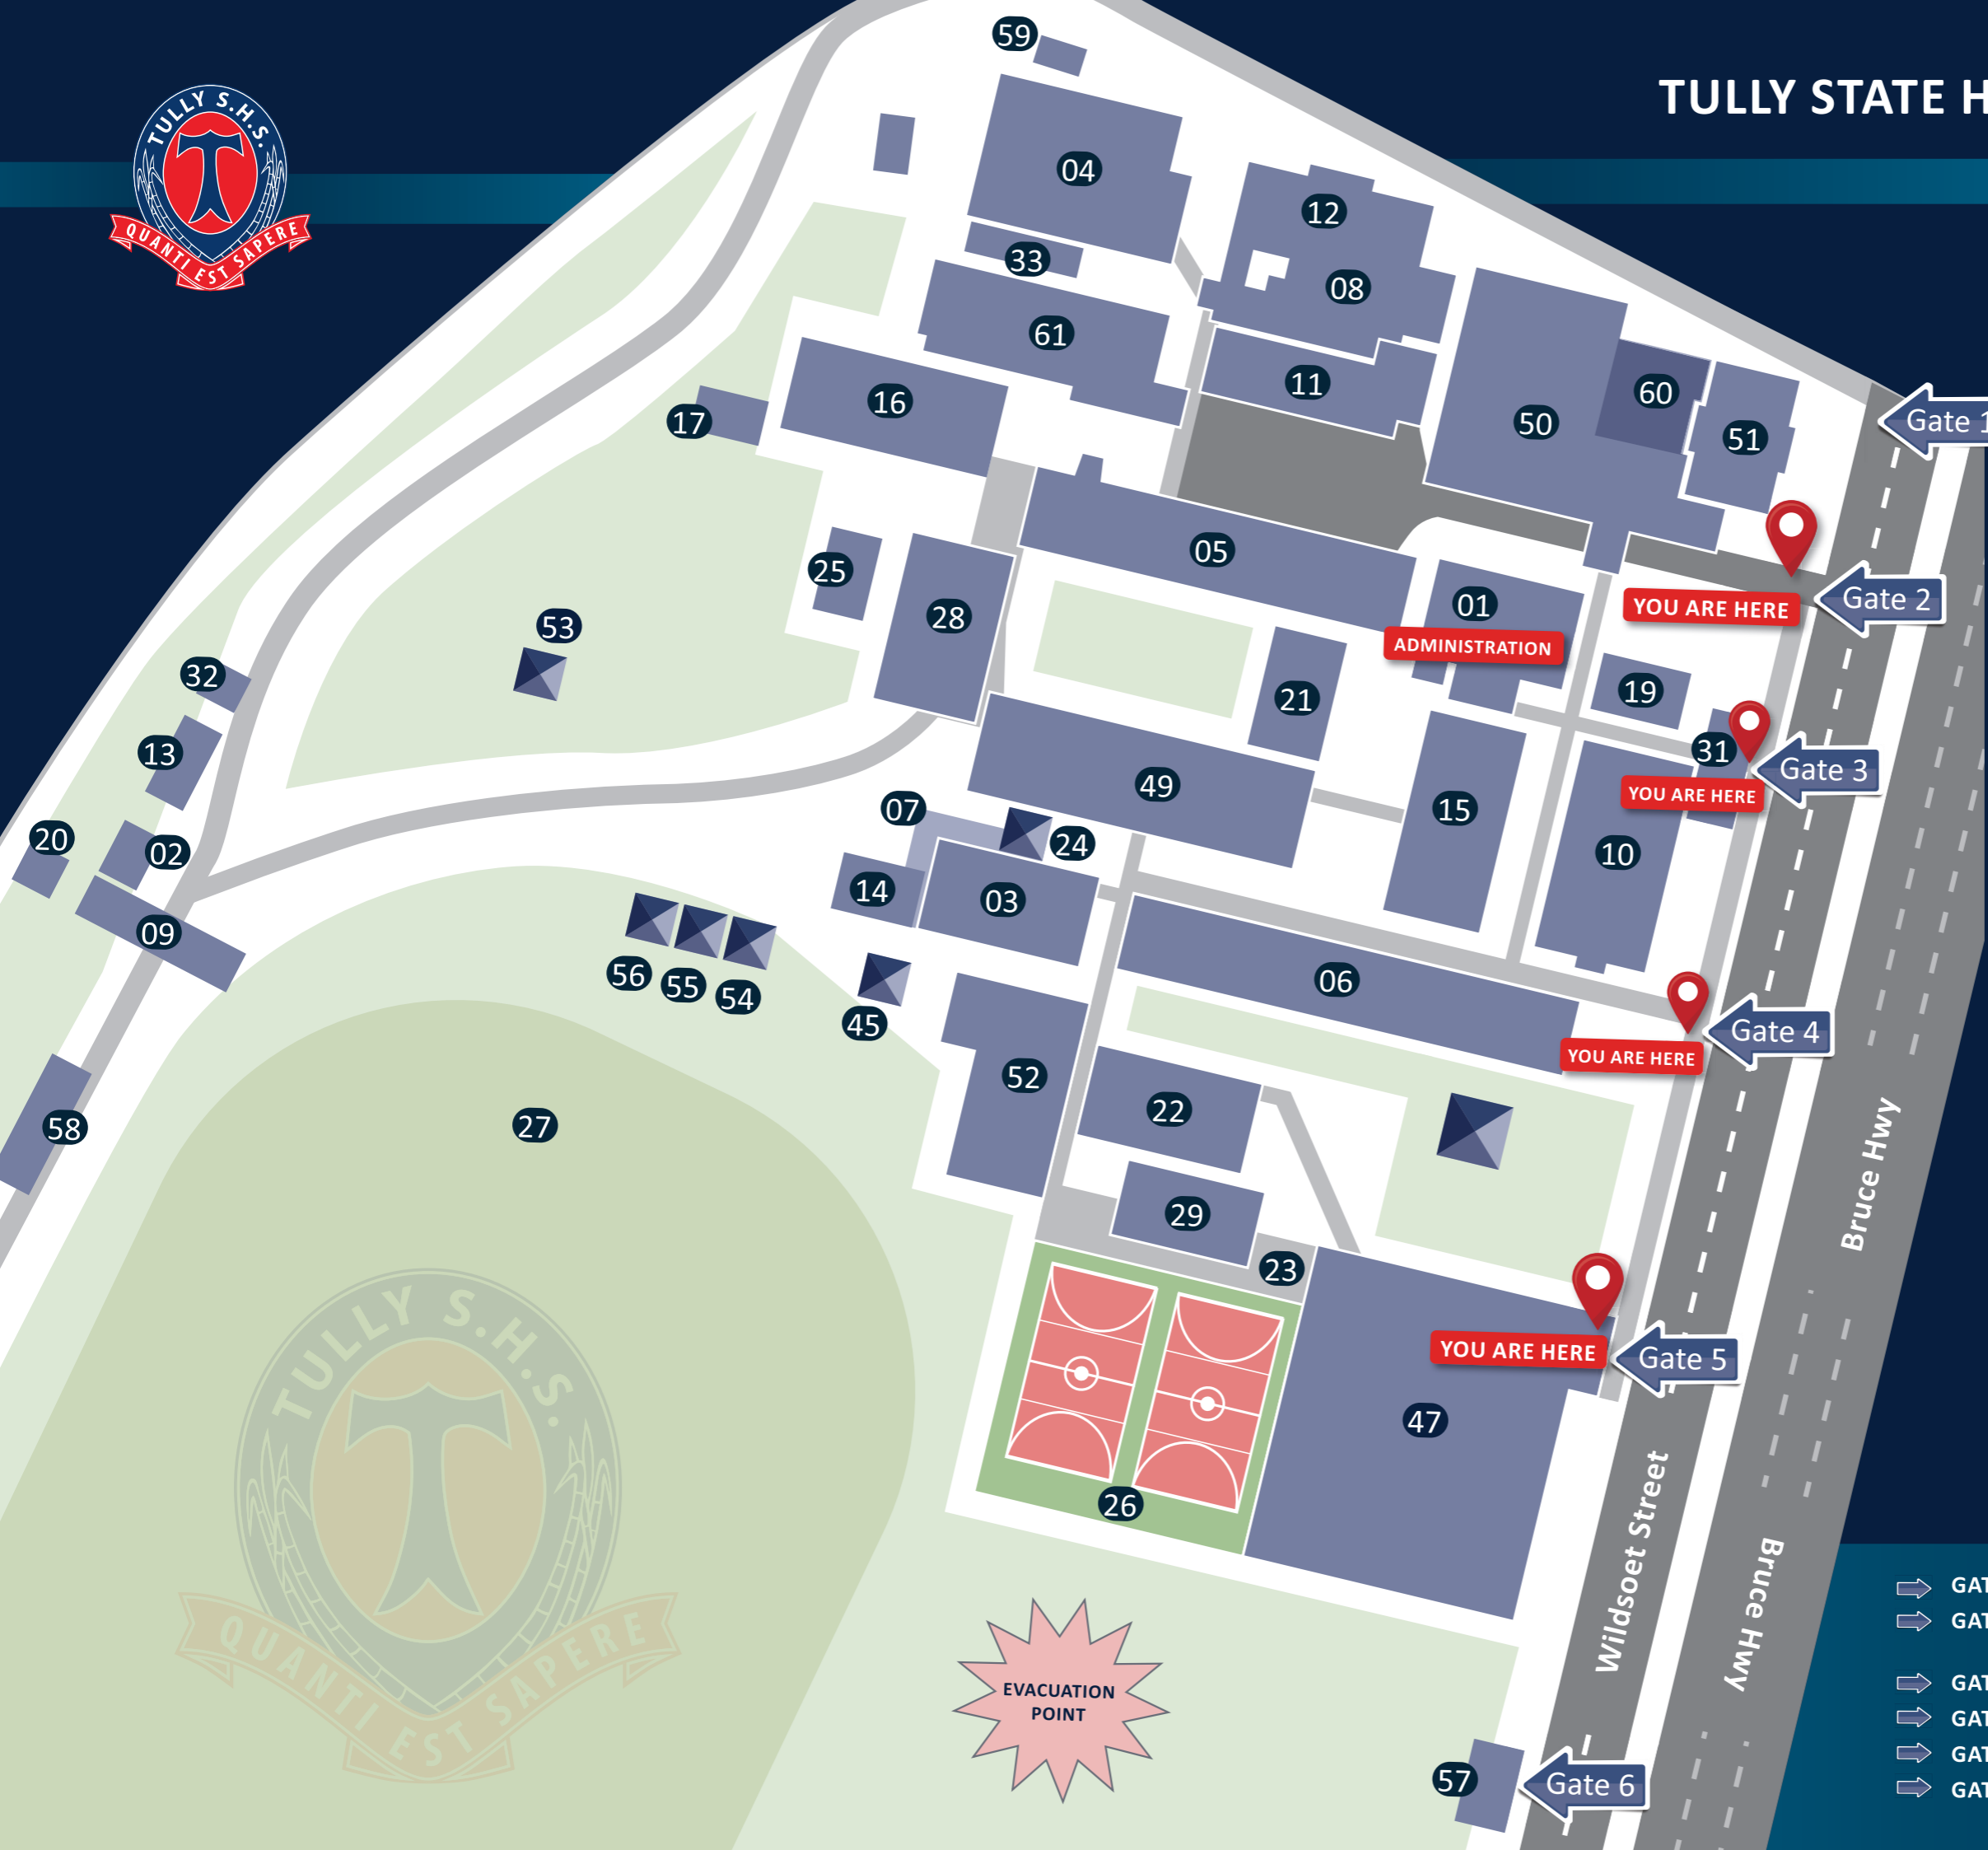

TULLY STATE HIGH SCHOOL LEGEND

- 01 ADMIN OFFICE BLOCK
- 02 GROUNDS & AGRICULTURE SHED
- 03 ARTS PRECINCT BLOCK
- 04 SYRMISS BLOCK
- 05 A BLOCK
- 06 JUNIOR SECONDARY PRECINCT
- 07 SHADE SAIL
- 08 ENGINEERING
- 09 AG STORAGE AND OPEN LEARNING
- 10 LIBRARY RESOURCE CENTRE BLOCK
- 11 E BLOCK MAN ARTS
- 12 G BLOCK - MAN ARTS
- 13 POULTRY SHED
- 14 SPORTS SHED
- 15 C BLOCK SENIOR SCIENCE TEACHING
- 16 N BLOCK SCIENCE
- 17 SCIENCE SHED
- 19 STAFF COMMON ROOM
- 20 AG TOOL SHED
- 21 TUCKSHOP
- 22 HEALTH PRECINCT
- 23 GRANDSTAND
- 24 ARTS PRECINCT KILN
- 25 AQUACULTURE CENTRE
- 26 BASKETBALL COURTS
- 27 OVAL
- 28 ARTS PRECINCT PERFORMING ARTS
- 29 GRANDSTAND COVERED AREA
- 31 BUS SHELTER
- 32 DANGEROUS GOODS STORAGE
- 33 SYRMISS GYM
- 45 COVERED STUDENT EATING AREA
- 47 MULTI-PURPOSE CENTRE
- 49 UNDERCOVER AREA
- 50 SENIOR SCHOOLING PRECINCT BLOCK
- 51 INTERACTIVE LEARNING PRECINCT
- 52 HEALTH PRECINCT 1
- 53 COVERED STUDENT EATING AREA 2
- 54 COVERED STUDENT EATING AREA 3
- 55 COVERED STUDENT EATING AREA 4
- 56 COVERED STUDENT EATING AREA 5
- 57 LONG JUMP PIT
- 58 LARGE GREENHOUSE WITH STEEL FRAME
- 59 BUS SHELTER (NEW)
- 60 COVERED AREA SWD
- 61 B BLOCK

- ➡ GATE 1 - AUTHORISED VEHICLES ONLY
- ➡ GATE 2 - MAIN GATE - ALL VISITORS ACCESS; EMERGENCY VEHICLES AND DELIVERIES ONLY
- ➡ GATE 3 - STUDENT AND BUS ACCESS ONLY
- ➡ GATE 4 - STUDENT AND BUS ACCESS ONLY
- ➡ GATE 5 - MULTIPURPOSE CENTRE ACCESS ONLY
- ➡ GATE 6 - EMERGENCY VEHICLES ONLY